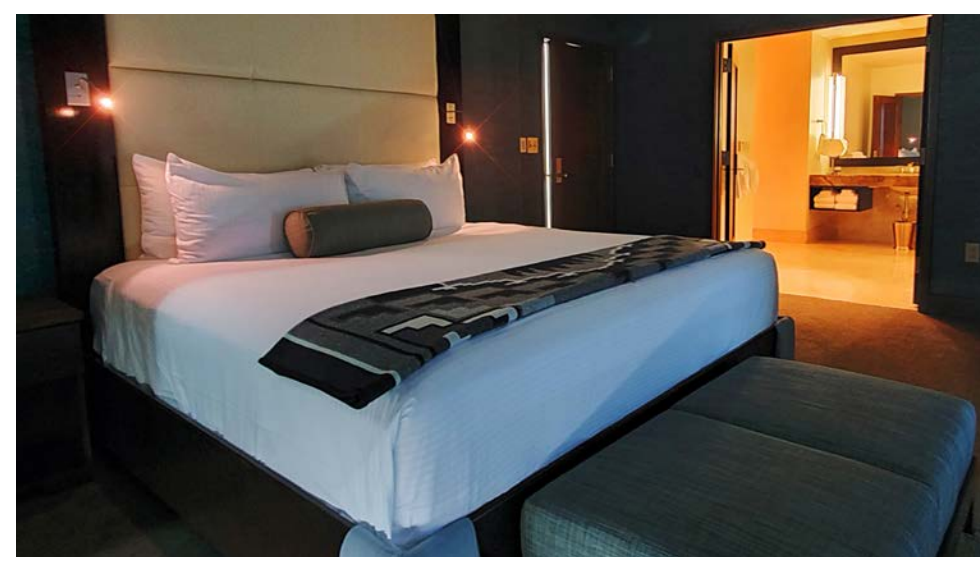

ACCOMMODATIONS

- » 201 Spacious deluxe guest rooms and suites
- » Wired and wireless high-speed internet access
- » State of the art TV's with 100+ channels
- » Desktop phones
- » Upgraded bath amenities
- » Complimentary valet and self parking
- » Keurig coffee maker
- » Refrigerators

GOVERNOR'S SUITE
Simply stunning, our Governor's Suite is a breathtaking three bedroom, two bath suite featuring an extended balcony with unprecedented views of the valley below. This one-of-a-kind suite offers the very best in comfort and opulence and is beyond compare. Complete with its own lounge, dining area and bar, the Governor's Suite represents the ultimate in Isleta hospitality and pride.

DELUXE ACCOMMODATIONS

Stretch out, relax and unwind. Immerse yourself in our deluxe accommodations that come standard with all of our rooms. Comfortable beds, luxurious sheets, internet access, large TV's and personalized service are only a few of the amenities that may tempt you to stay in your room the entire visit.