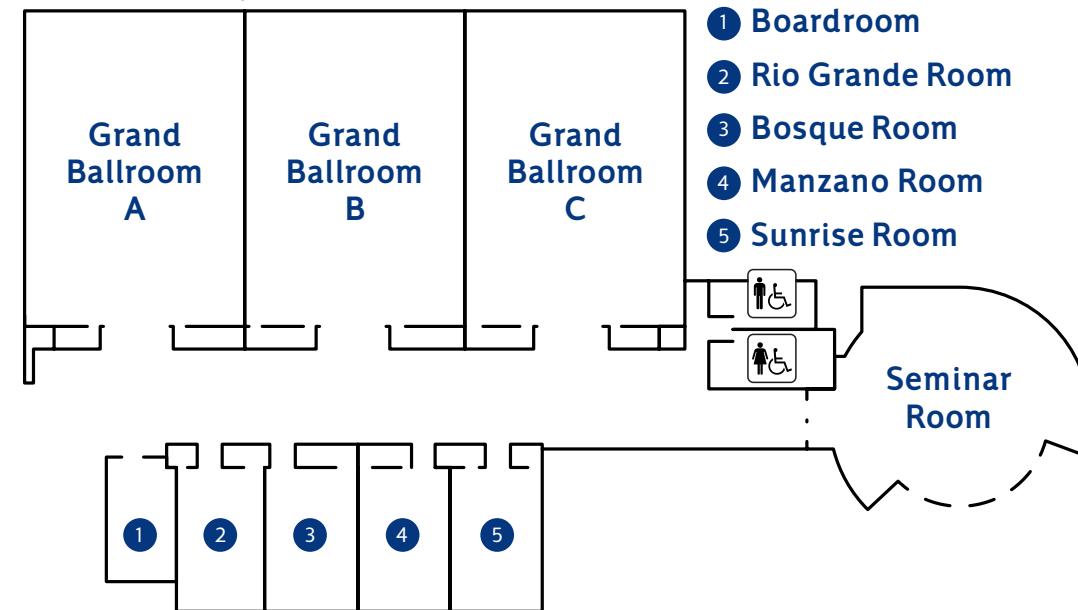

Convention Foyer

SPECIAL EVENTS

Isleta Resort & Casino is the perfect spot for your next special event. With picturesque views and opulent modern event spaces, we can accommodate your most intimate event to the grandest of affairs. You and your guests will indulge in fabulous food and receive award winning service. Let our Event Specialists assist with your next event. We specialize in hosting trade shows, meetings, and social events.

- » Award winning catering
- » Conventions, meetings, weddings and social events
- » Over 100,000 sq. ft. of indoor/outdoor meeting and event space
- » Wired and Wireless high-speed internet access
- » State-of-the-art decor, lighting and audio visual
- » Video conferencing

MEETINGS & CONVENTIONS

Once you have attended a convention or event at Isleta Resort & Casino, you are inevitably left with the realization of just how grand and flexible our space is. With one of the largest meeting capacities in the entire Southwest, we have the space to handle virtually any meeting or convention. Multiple capacities, attention to detail, personalized service, the latest in technology, flexible scheduling and great accommodations all add up to one great meeting; let's book it!

Room	Square Feet	Dimensions	Ceiling Height	Theater	School Room	Hallow Square	U-Shape	Conference	Cocktail Reception	Banquet	Exhibits
Grand Ballroom	18,525	195' x 95'	16'	1500	1200	-	-	-	2000	900	126
Grand Ballroom A	6,175	65' x 95'	16'	500	400	-	-	-	500	280	42
Grand Ballroom B	6,175	65' x 95'	16'	500	400	-	-	-	500	280	42
Grand Ballroom C	6,175	65' x 95'	16'	500	400	-	-	-	500	280	42
Premier Ballroom	4,687	109' x 43'	12'	400	256	-	-	-	300	240	36
Rio Grande Room	1,183	28' x 43'	12'	80	64	40	24	26	60	60	9
Bosque Room	1,183	28' x 43'	12'	80	64	40	24	26	60	60	9
Manzano Room	1,183	28' x 43'	12'	80	64	40	24	26	60	60	9
Sunrise Room	1,183	28' x 43'	12'	80	64	40	24	26	60	60	9
Seminar Room	1,849	43' x 43'	12'	200	120	40	32	24	300	150	12
Boardroom	740	37' x 20'	10'	-	-	-	-	20	-	-	-
Eagle Ballroom	4,800	96' x 50'	15'	375	225	-	-	-	510	230	40
Eagle 1	1,600	32' x 50'	15'	125	70	30	30	30	170	90	12
Eagle 2	1,600	32' x 50'	15'	125	70	30	30	30	170	90	12
Eagle 3	1,600	32' x 50'	15'	125	70	30	30	30	170	90	12
Showroom	43,344	168' x 258'	-	-	-	-	-	-	-	-	-