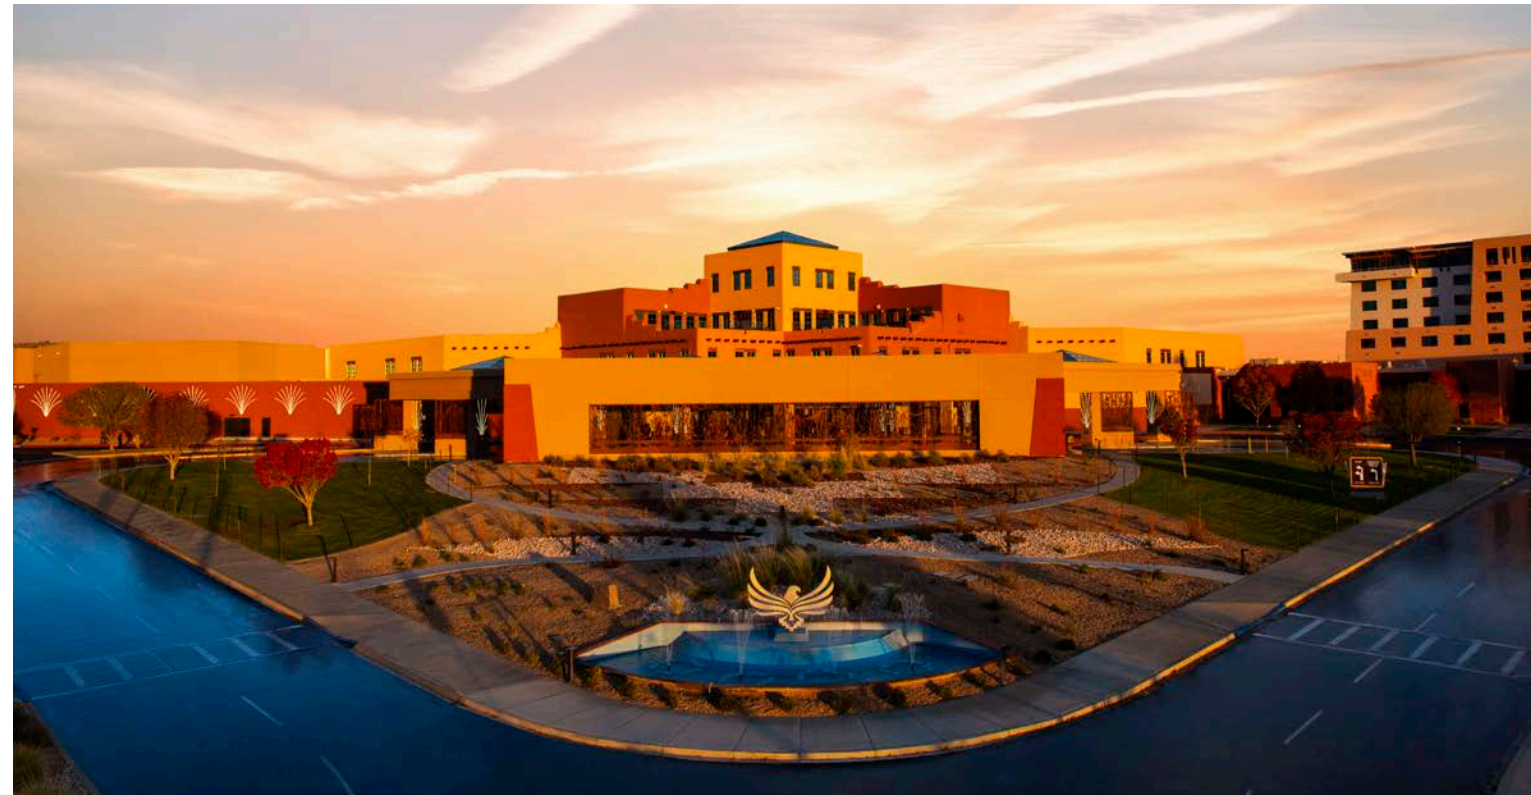

Where the Fun Begins!

11000 Broadway SE, Albuquerque, NM 87105 | 505.244.8200 | www.isleta.com

ISLETA RESORT & CASINO

Rising like a glass tower over the desert, Isleta Resort & Casino reaffirms the romantic perception of the American Southwest as a sublime landscape with spectacular vistas. It is here, in the heart of Isleta Resort & Casino, where you will discover the perfect blend of old-world hospitality and modern conveniences woven together seamlessly into the fabric of daily life.

LOCATION

- » Magnificent views overlooking the Rio Grande Bosque including breathtaking sunrises and vibrant sunsets
- » 7 minutes from Albuquerque International Airport
- » Complimentary Airport Shuttle
- » Just minutes from Historic Old Town and Downtown Albuquerque
- » Direct access to Interstate 25