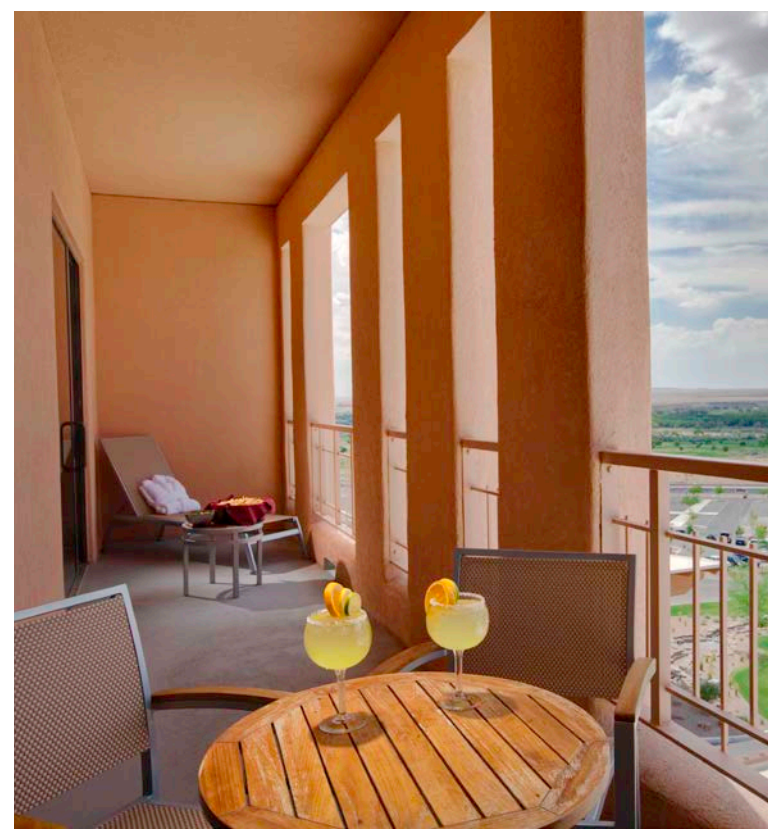

GOVERNOR'S SUITE
Simply stunning, our Governor's Suite is a breathtaking three bedroom, two bath suite featuring an extended balcony with unprecedented views of the valley below. This one-of-a-kind suite offers the very best in comfort and opulence and is beyond compare. Complete with its own lounge, dining area and bar, the Governor's Suite represents the ultimate in Isleta hospitality and pride.

EXTENDED KING ROOMS

King-sized beds and king-sized accommodations await you in our extended king rooms. You'll have plenty of room to enjoy the comfort of our hospitality as you settle in for a great time at our resort. Sit back, relax and rejuvenate, or get lost in the timeless works of tribal art that grace the walls of each of our rooms and throughout our resort. The artwork serves as a focal point and constant reminder of the long history of Isleta hospitality.

DELUXE ACCOMMODATIONS

Stretch out, relax and unwind. Immerse yourself in our deluxe accommodations that come standard with all of our rooms. Comfortable beds, luxurious sheets, internet access, large TV's and personalized service are only a few of the amenities that may tempt you to stay in your room the entire visit.

BALCONY ROOMS

Bringing you a little closer to the great outdoors, explore the lush Rio Grande valley. Our balcony rooms are well-suited for the traveler who wants to get away from it all. Enjoy breakfast on the balcony, watch golfers try their hand at one of our three 9-hole courses, or, better yet, soak in the sunsets that made the southwest famous for its natural beauty and wonder.