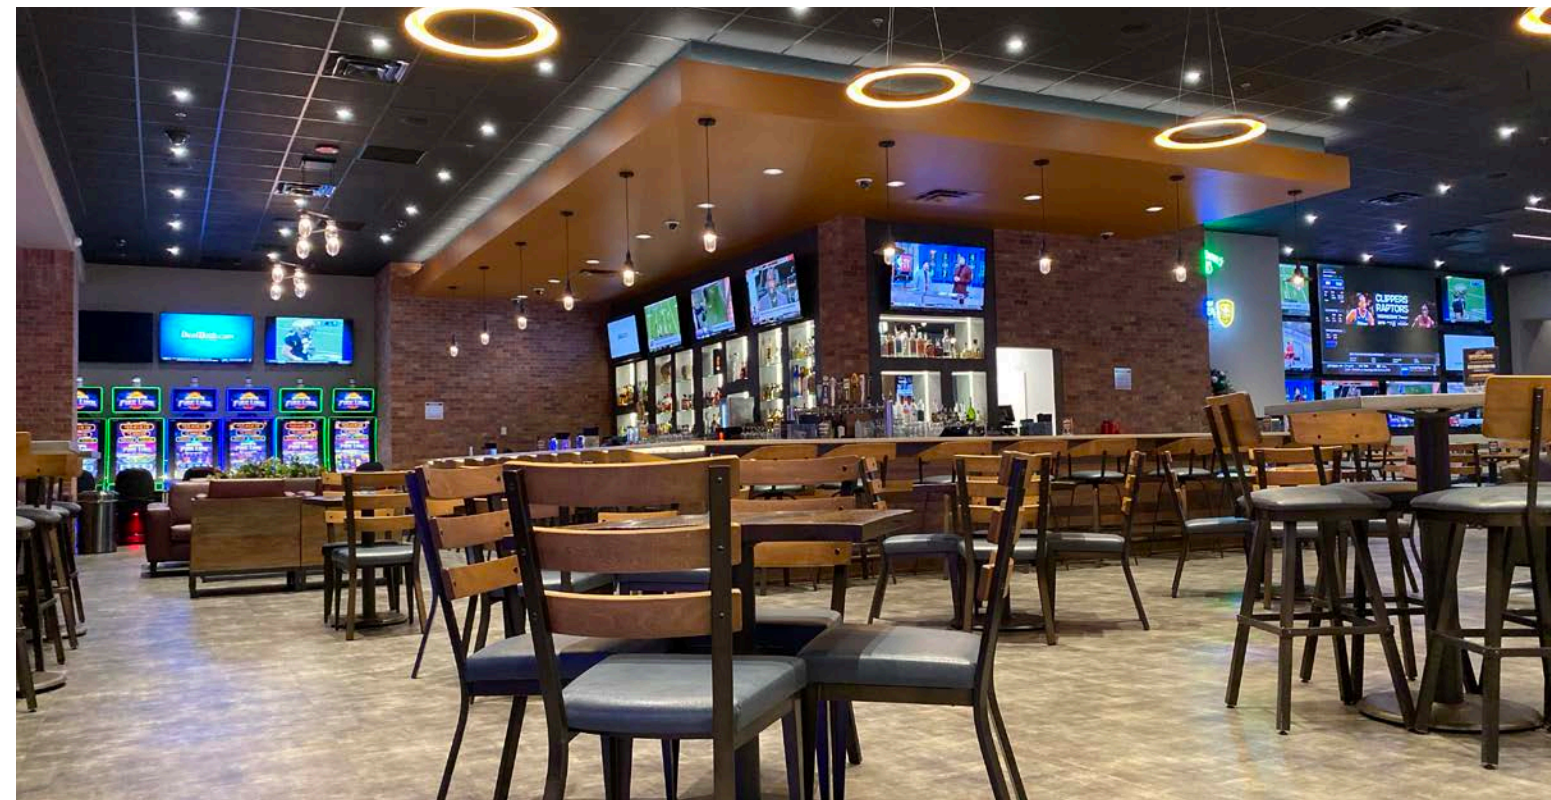

ISLETA RESORT & CASINO

Under the twinkling Isleta skies, discover an oasis of card flipping, reel spinning, dice rolling and heart thumping action. With over 1,700 slots primed with more thrills and bills than any other casino in the Southwest. We have updated our floor with over 400 brand new slots to the market. With your choice of multiple table games, whether you are pushing dice to the pass line in craps or betting on Blackjack, odds are you are having a good time. From high limit to bingo, the sky is the limit when it comes to fun at Isleta.

- » Thrilling Las Vegas-style gaming
- » More than 1,700 of the latest exciting reel and slot machines
- » Expanded and dedicated Poker Room featuring multiple ways to win
- » 24 High energy table games including Blackjack, Roulette, Pai Gow Baccarat, High Card Flush, Head's Up Hold 'Em and more
- » Largest Bingo Showroom in New Mexico with multiple progressives
- » Designated smoking and non-smoking gaming areas

- » Exciting and dedicated High Limit Room
- » Interactive and unique promotions that provide a one-of-a-kind experience for participants and spectators

SPORTS BOOK AT ISLETA RESORT & CASINO

- » Full service bar
- » Food service from Panda Express and Chile Ristra
- » Over 40 High Definition TV's showing all of your favorite sports
- » Automated wagering Kiosks
- » Professional and Knowledgeable Sports Book Staff
- » Comfy lounge areas with couches
- » Direct access to slot machines
- » Sports Book betting on all of your favorite sports including Football, Baseball, Basketball, Hockey, Soccer, Golf and more.