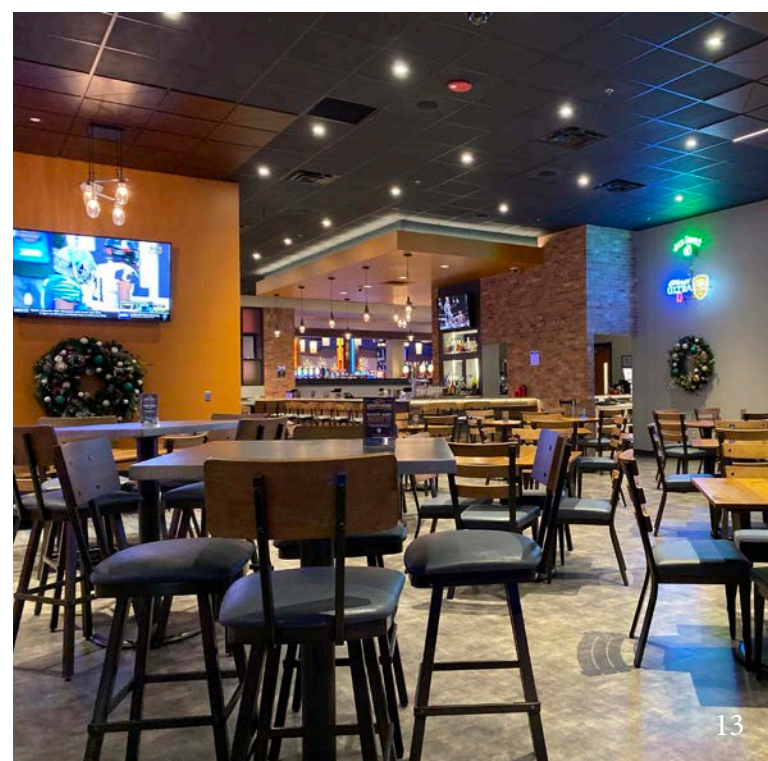

- » Thrilling Las Vegas-style gaming
- » More than 1,700 of the latest exciting reel and slot machines
- » Expanded and dedicated Poker Room featuring multiple ways to win
- » 24 High energy table games including Blackjack, Roulette, Pai Gow Baccarat, High Card Flush, Head's Up Hold 'Em and more
- » Largest Bingo Showroom in New Mexico with multiple progressives
- » Designated smoking and non-smoking gaming areas

- » Exciting and dedicated High Limit Room
- » Interactive and unique promotions that provide a one-of-a-kind experience for participants and spectators

SPORTS BOOK AT ISLETA RESORT & CASINO

- » Full service bar
- » Food service from Panda Express and Chile Ristra
- » Over 40 High Definition TV's showing all of your favorite sports
- » Automated wagering Kiosks
- » Professional and Knowledgeable Sports Book Staff
- » Comfy lounge areas with couches
- » Direct access to slot machines
- » Sports Book betting on all of your favorite sports including Football, Baseball, Basketball, Hockey, Soccer, Golf and more.