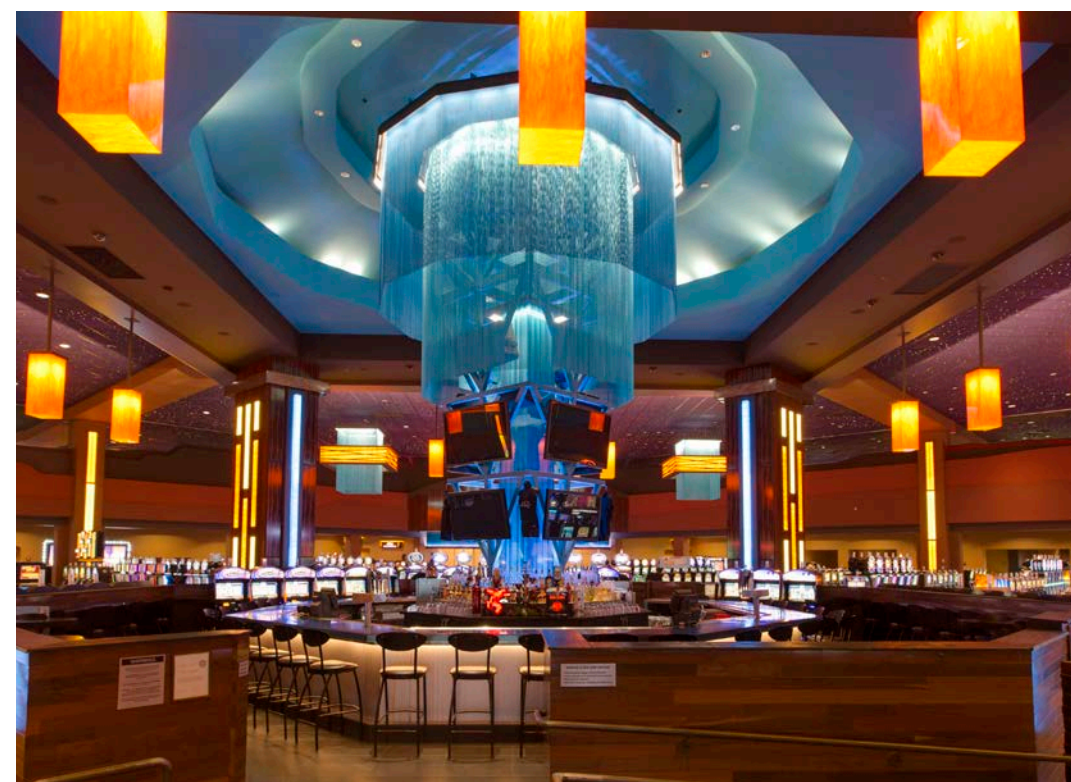

ISLETA RESORT & CASINO SHOWROOM

Our newly redesigned showroom seats 2,200 guests and with permanent, stadium style seating, there isn't a bad seat in the house. The floor section can be turned into a dance party, or organized seats. Our Showroom is also equipped with a brand new sound system. The walls and ceiling were specifically designed around how the acoustics sound from every spot in the room. Once you see a show, you'll quickly realize our Showroom is the best venue in Albuquerque.

TRIPLE SEVENS

Live entertainment, dancing, sports, food and your favorite beer and cocktails; our new Triple Sevens is the place to be for after-hours fun and excitement. Just steps off the casino floor, and you're in the country, western theme filled with entertainment and food that will make you feel right at home. That is if your home is the place where the party's happening every night of the week.

CENTER BAR

Right on the casino floor you'll find the Center Bar, a place where you can meet with friends, get in on the action with multi-sports wagering and catch your favorite sporting events of the day. Center Bar features over a dozen high-definition flat screen televisions, a huge selection of draft and bottled beer and access to our food court menu. You can order from Fatburger, Panda Express or Chile Ristra, all while never leaving your seat. Center Bar is the best place to be the center of attention.