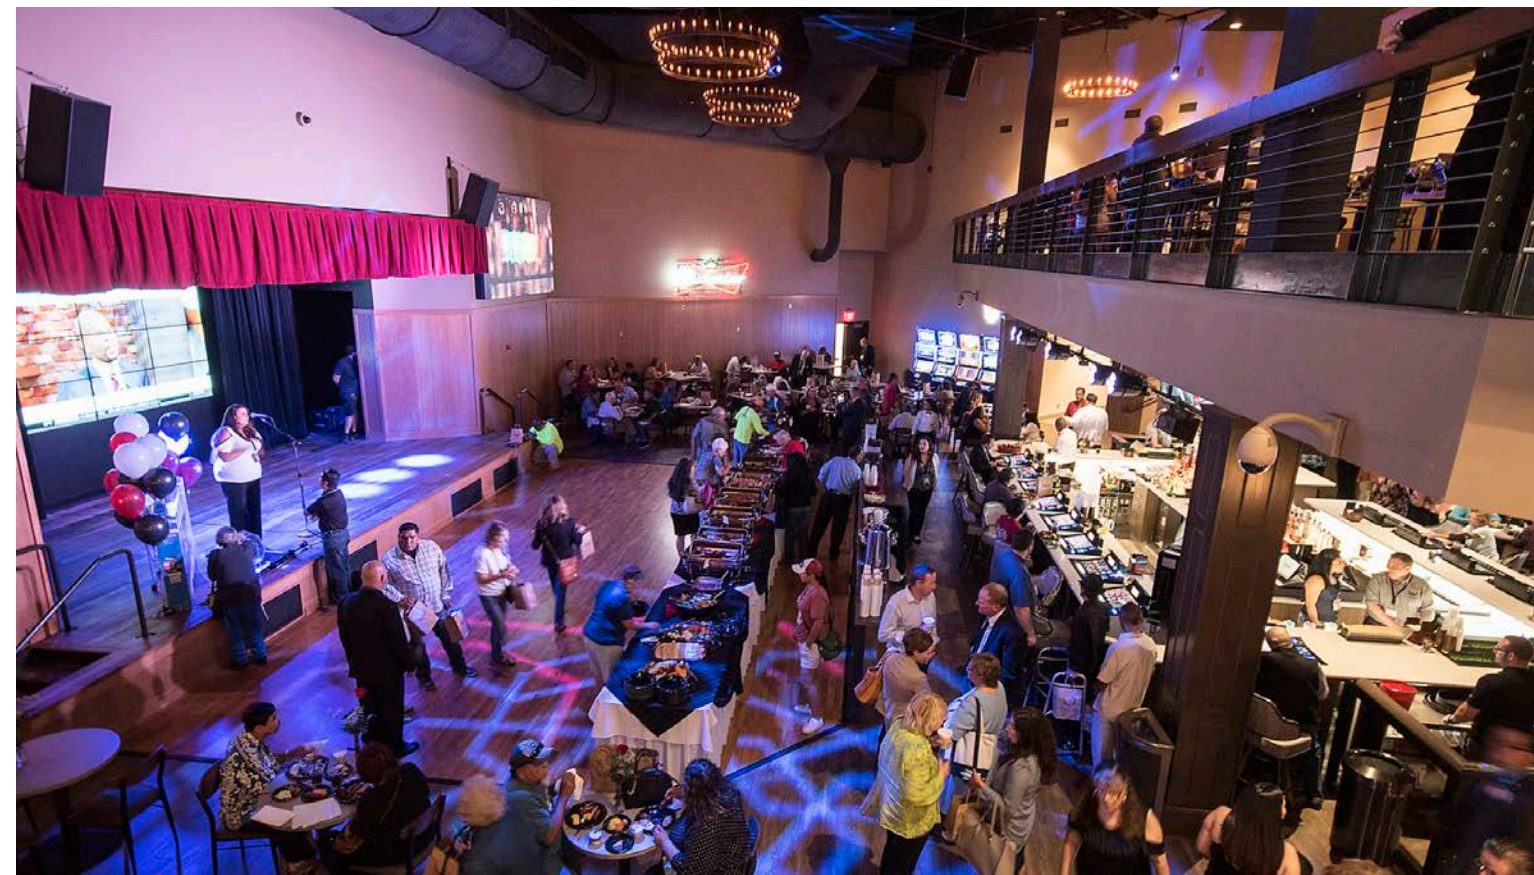

TRIPLE SEVENS

Live entertainment, dancing, sports, food and your favorite beer and cocktails; our new Triple Sevens is the place to be for after-hours fun and excitement. Just steps off the casino floor, and you're in the country, western theme filled with entertainment and food that will make you feel right at home. That is if your home is the place where the party's happening every night of the week.