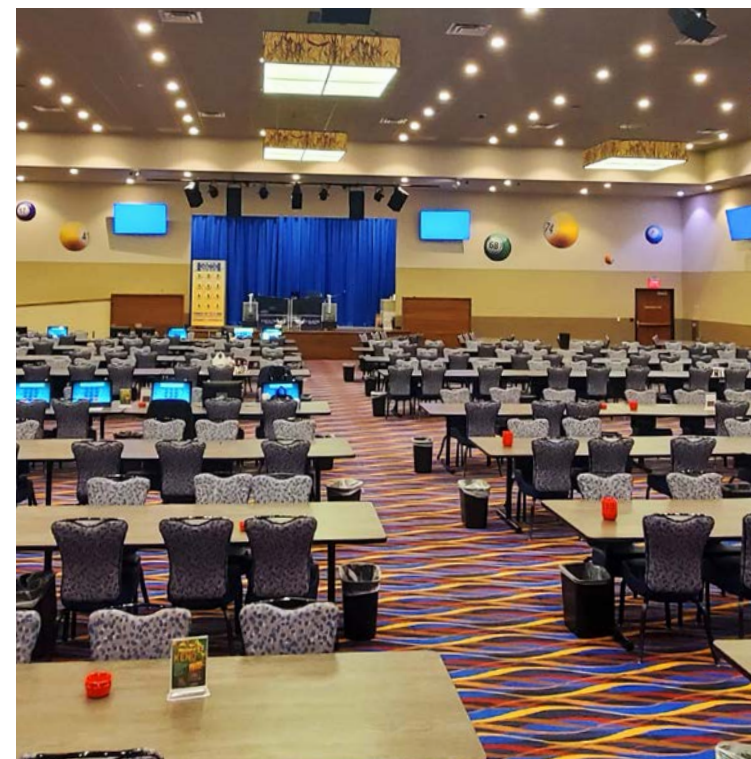

ISLETA RESORT & CASINO

Under the twinkling Isleta skies, discover an oasis of card flipping, reel spinning, dice rolling and heart thumping action. With over 1,700 slots primed with more thrills and bills than any other casino in the Southwest. We have updated our floor with over 400 brand new slots to the market. With your choice of multiple table games, whether you are pushing dice to the pass line in craps or betting on Blackjack, odds are you are having a good time. From high limit to bingo, the sky is the limit when it comes to fun at Isleta.

- » Thrilling Las Vegas-style gaming
- » More than 1,700 of the latest exciting reel and slot machines
- » Expanded and dedicated Poker Room featuring multiple ways to win
- » 24 High energy table games including Blackjack, Roulette, Pai Gow Baccarat, High Card Flush, Head's Up Hold 'Em and more
- » Largest Bingo Showroom in New Mexico with multiple progressives
- » Designated smoking and non-smoking gaming areas

- » Exciting and dedicated High Limit Room
- » Interactive and unique promotions that provide a one-of-a-kind experience for participants and spectators